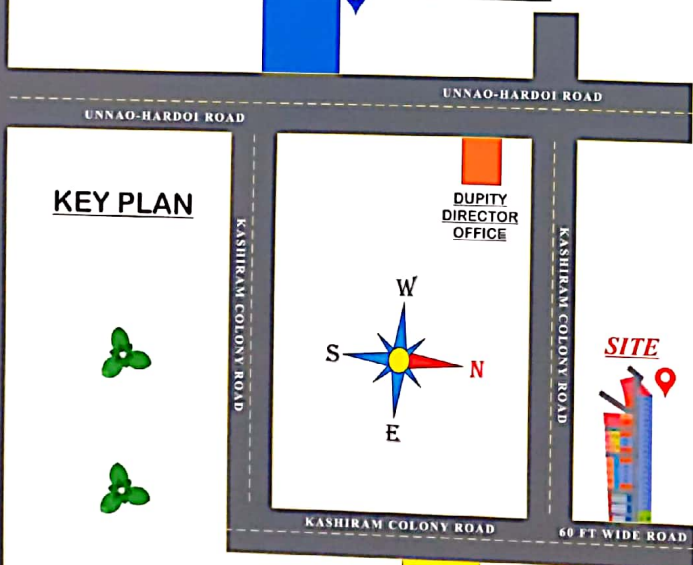

ALMAX KASHIRAM

(PHASE-2)

AT SINGHU PUR, KASHIRAM, UNNAO

UNNAO JUNCTION RAILWAY STATION

UNNAO JAIL GATE VIEW

KEY PLAN

Dra. by :- RAHIL SIDDIQUI,
Cont. :- 08299805323
08687114169

KASHIRAM COLONY