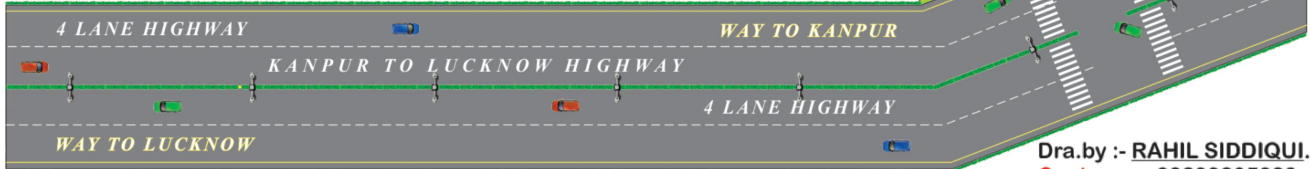

AL-MAX HIGHWAY DREAM'S

**PLOTTING MAP OF ARAZI NO :-
SITUATED AT KARER PATARI,
UNNAO.**

SUPER MARKET

GATE VIEW

Dra. by :- RAHIL SIDDIQUI.
Cont. :- 08299805323
08687114169