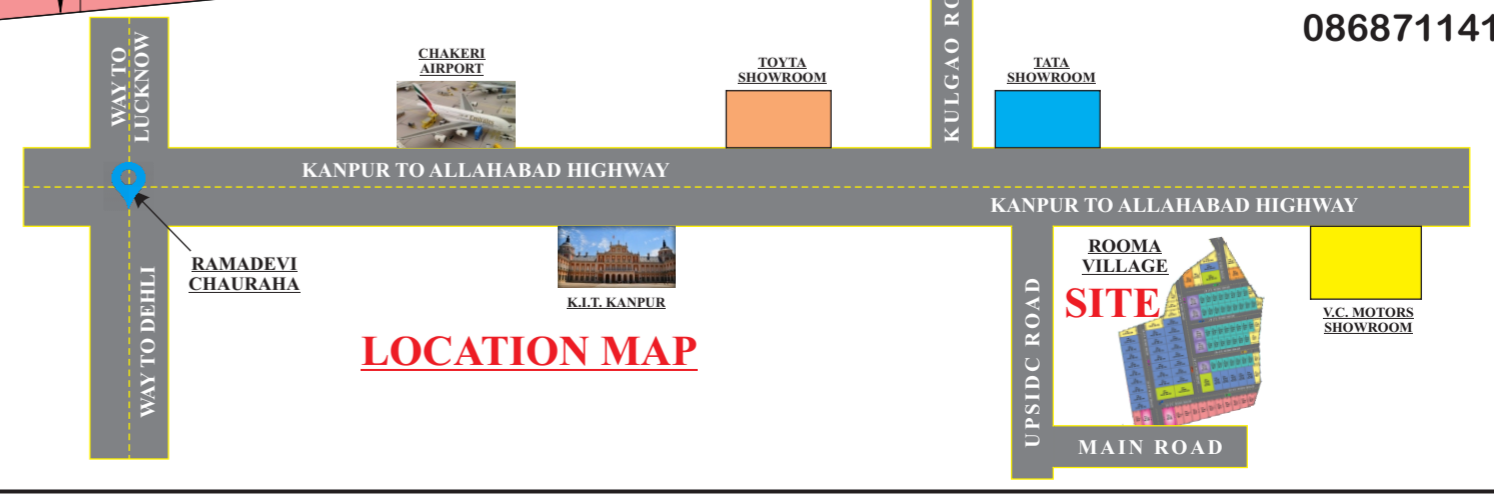

KIT COLLEGE

ROOMA VILLAGE

V.C. MOTORS

ALMAX BUILDTECH INDIA LIMITED.

**PLOTTING MAP OF ARAZI NO:-
648, 651, 756, 757,
SITUATED AT ROOMA,
NEAR UPSIDC,
KANPUR NAGAR.**

Dra. by :- RAHIL SIDDIQUI.
Cont. :- 08299805323
08687114169

LOCATION MAP

30 FT. WIDE MAIN ROAD